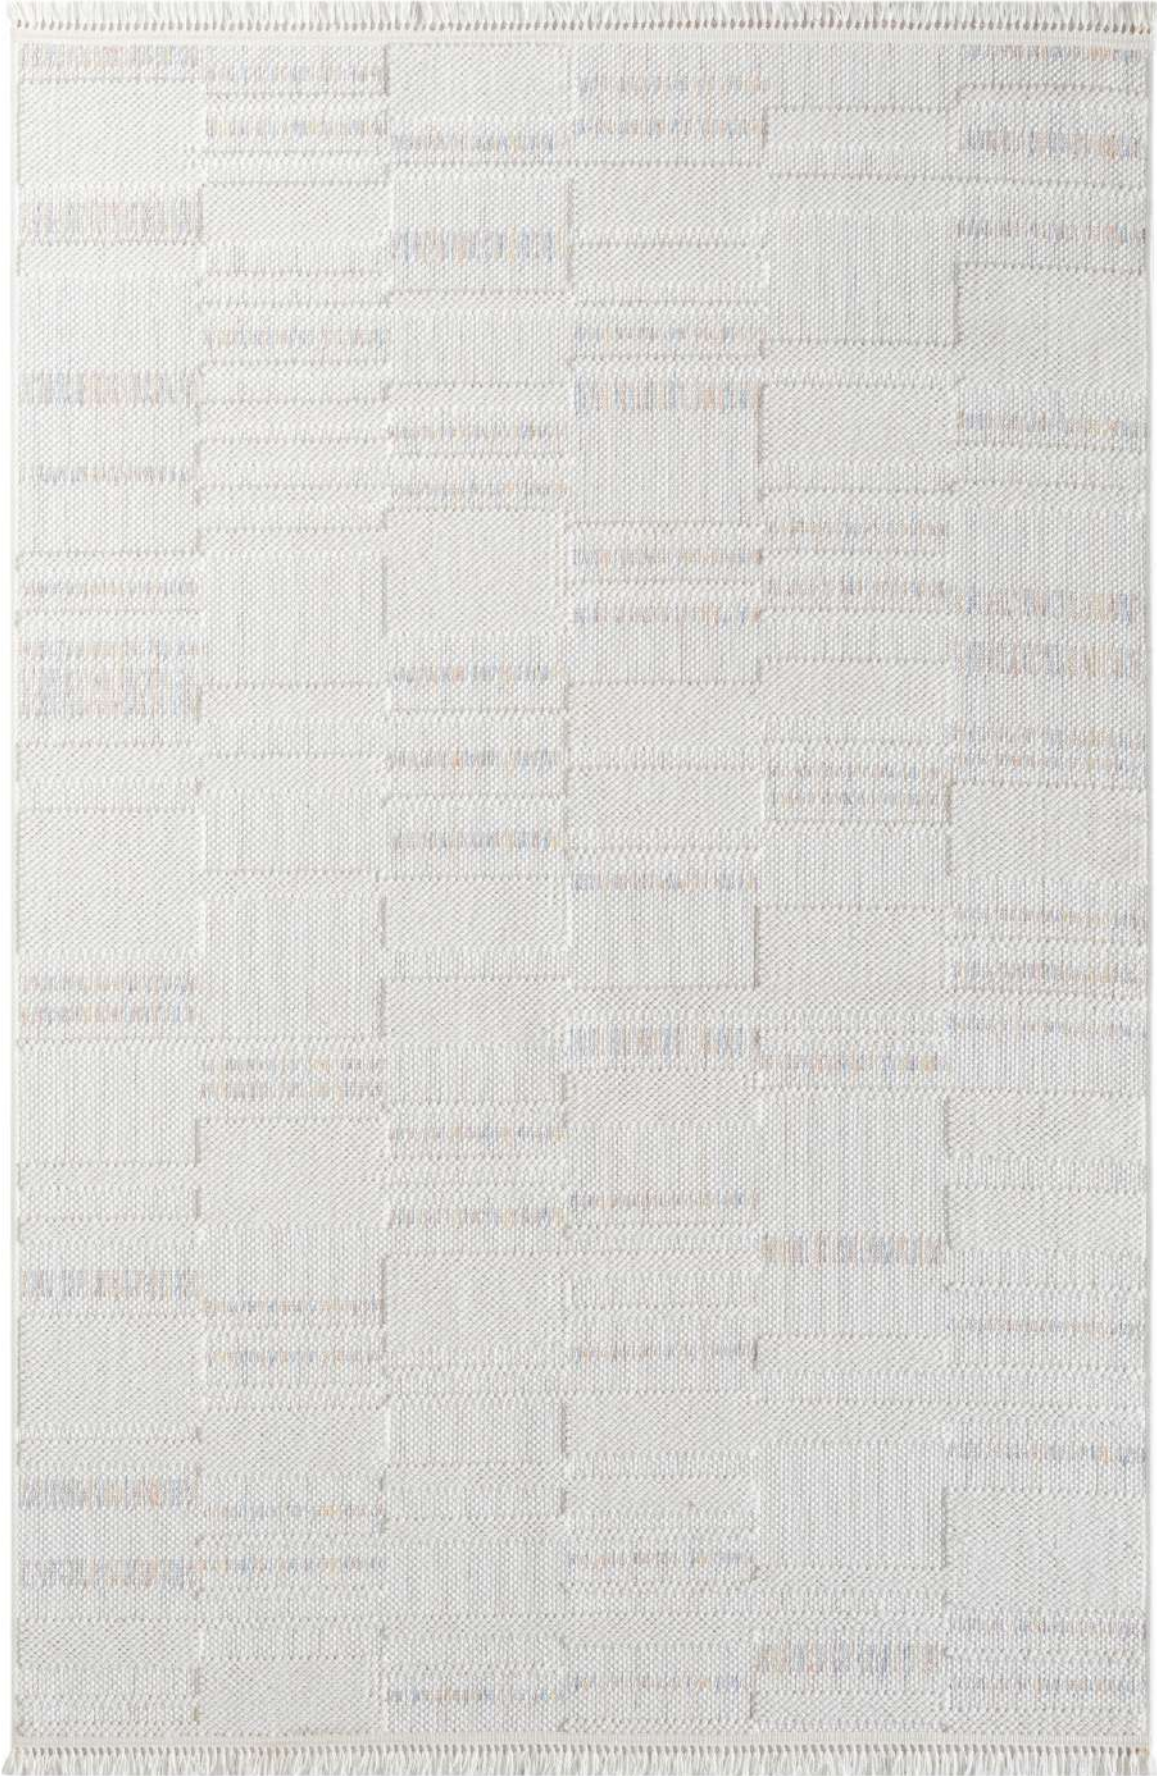

Koza Mood 19222D Vizon Krem ---✂

Koza Mood 19222E Gri Krem

Koza Mood 19224E Gri Krem

Koza Mood 19281G Violet

Koza Mood 19281M Multi

Koza Mood 19282G Violet

Koza Mood 19282M Multi

Koza Mood 19285G Violet