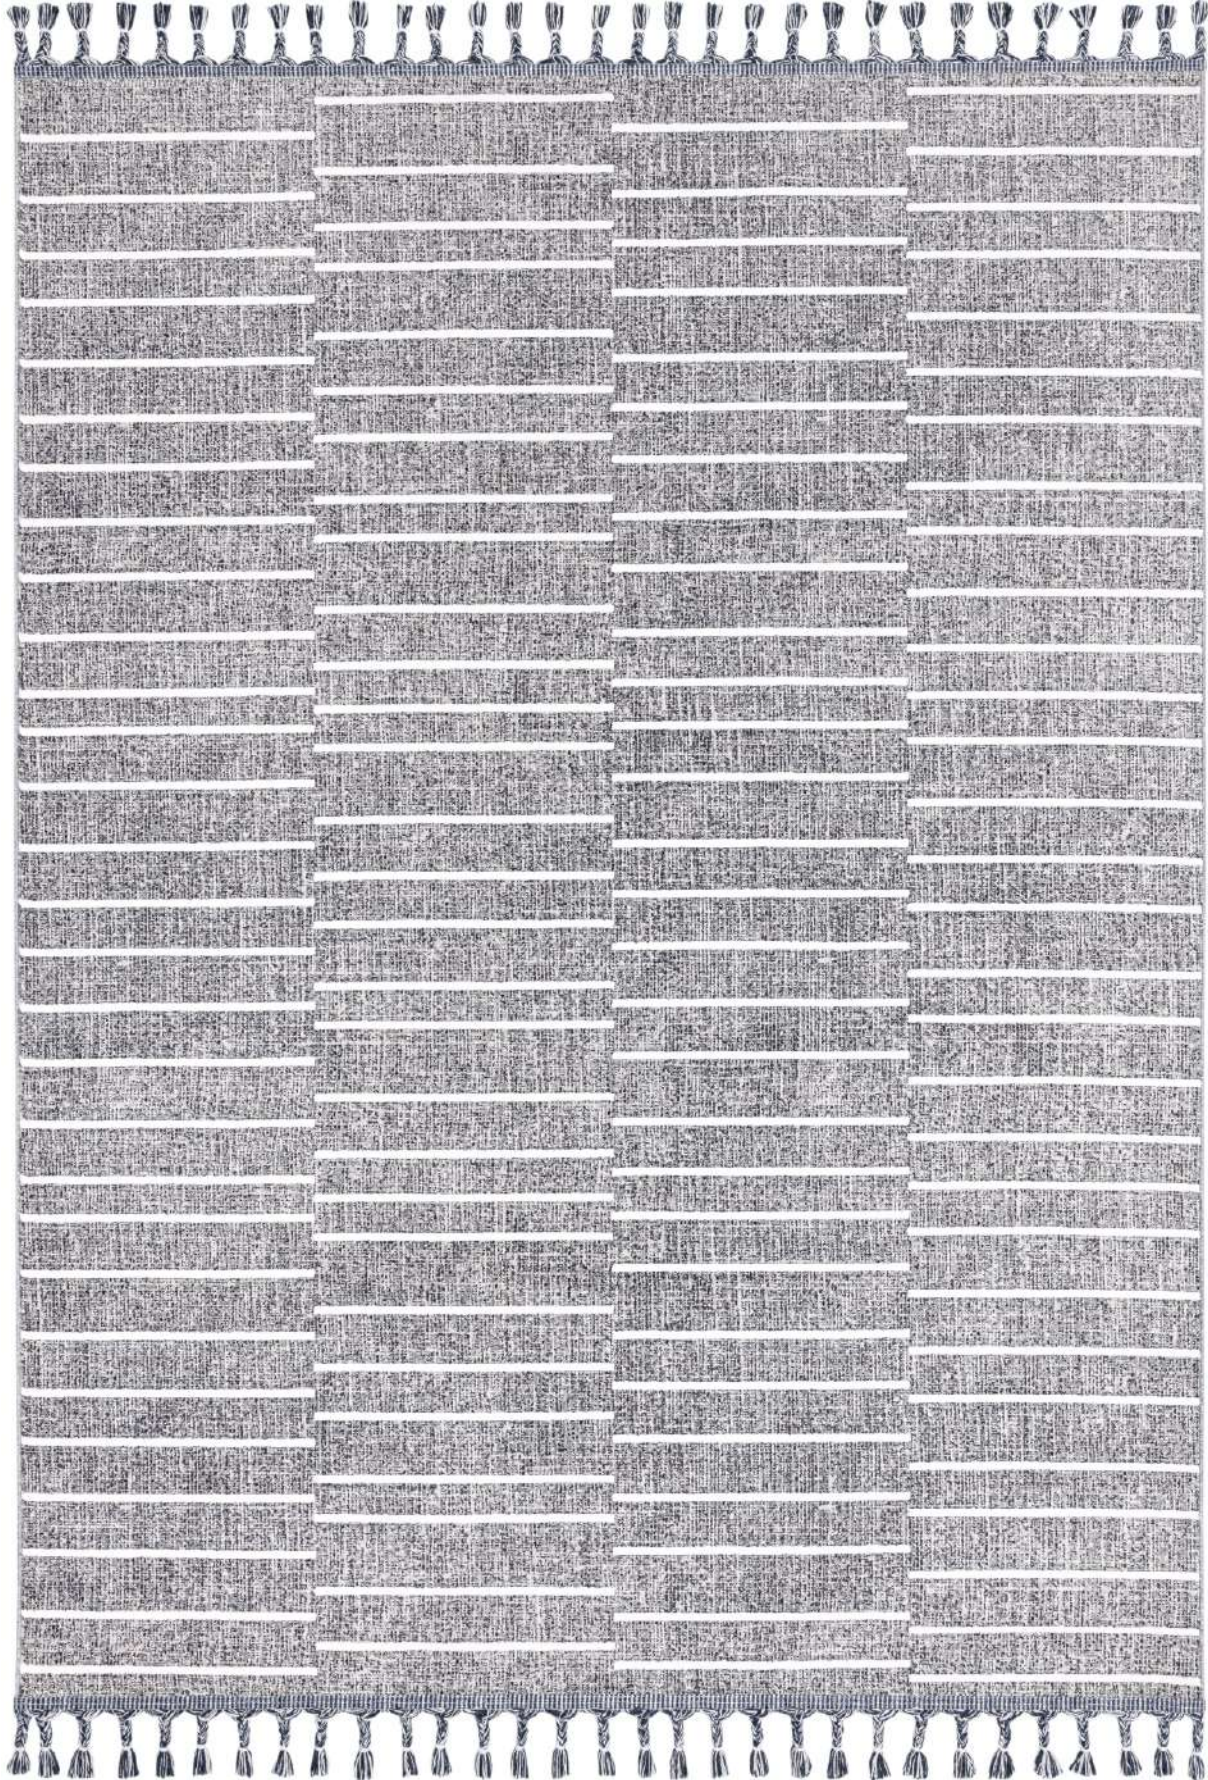

Koza Zenith 75640C Gri